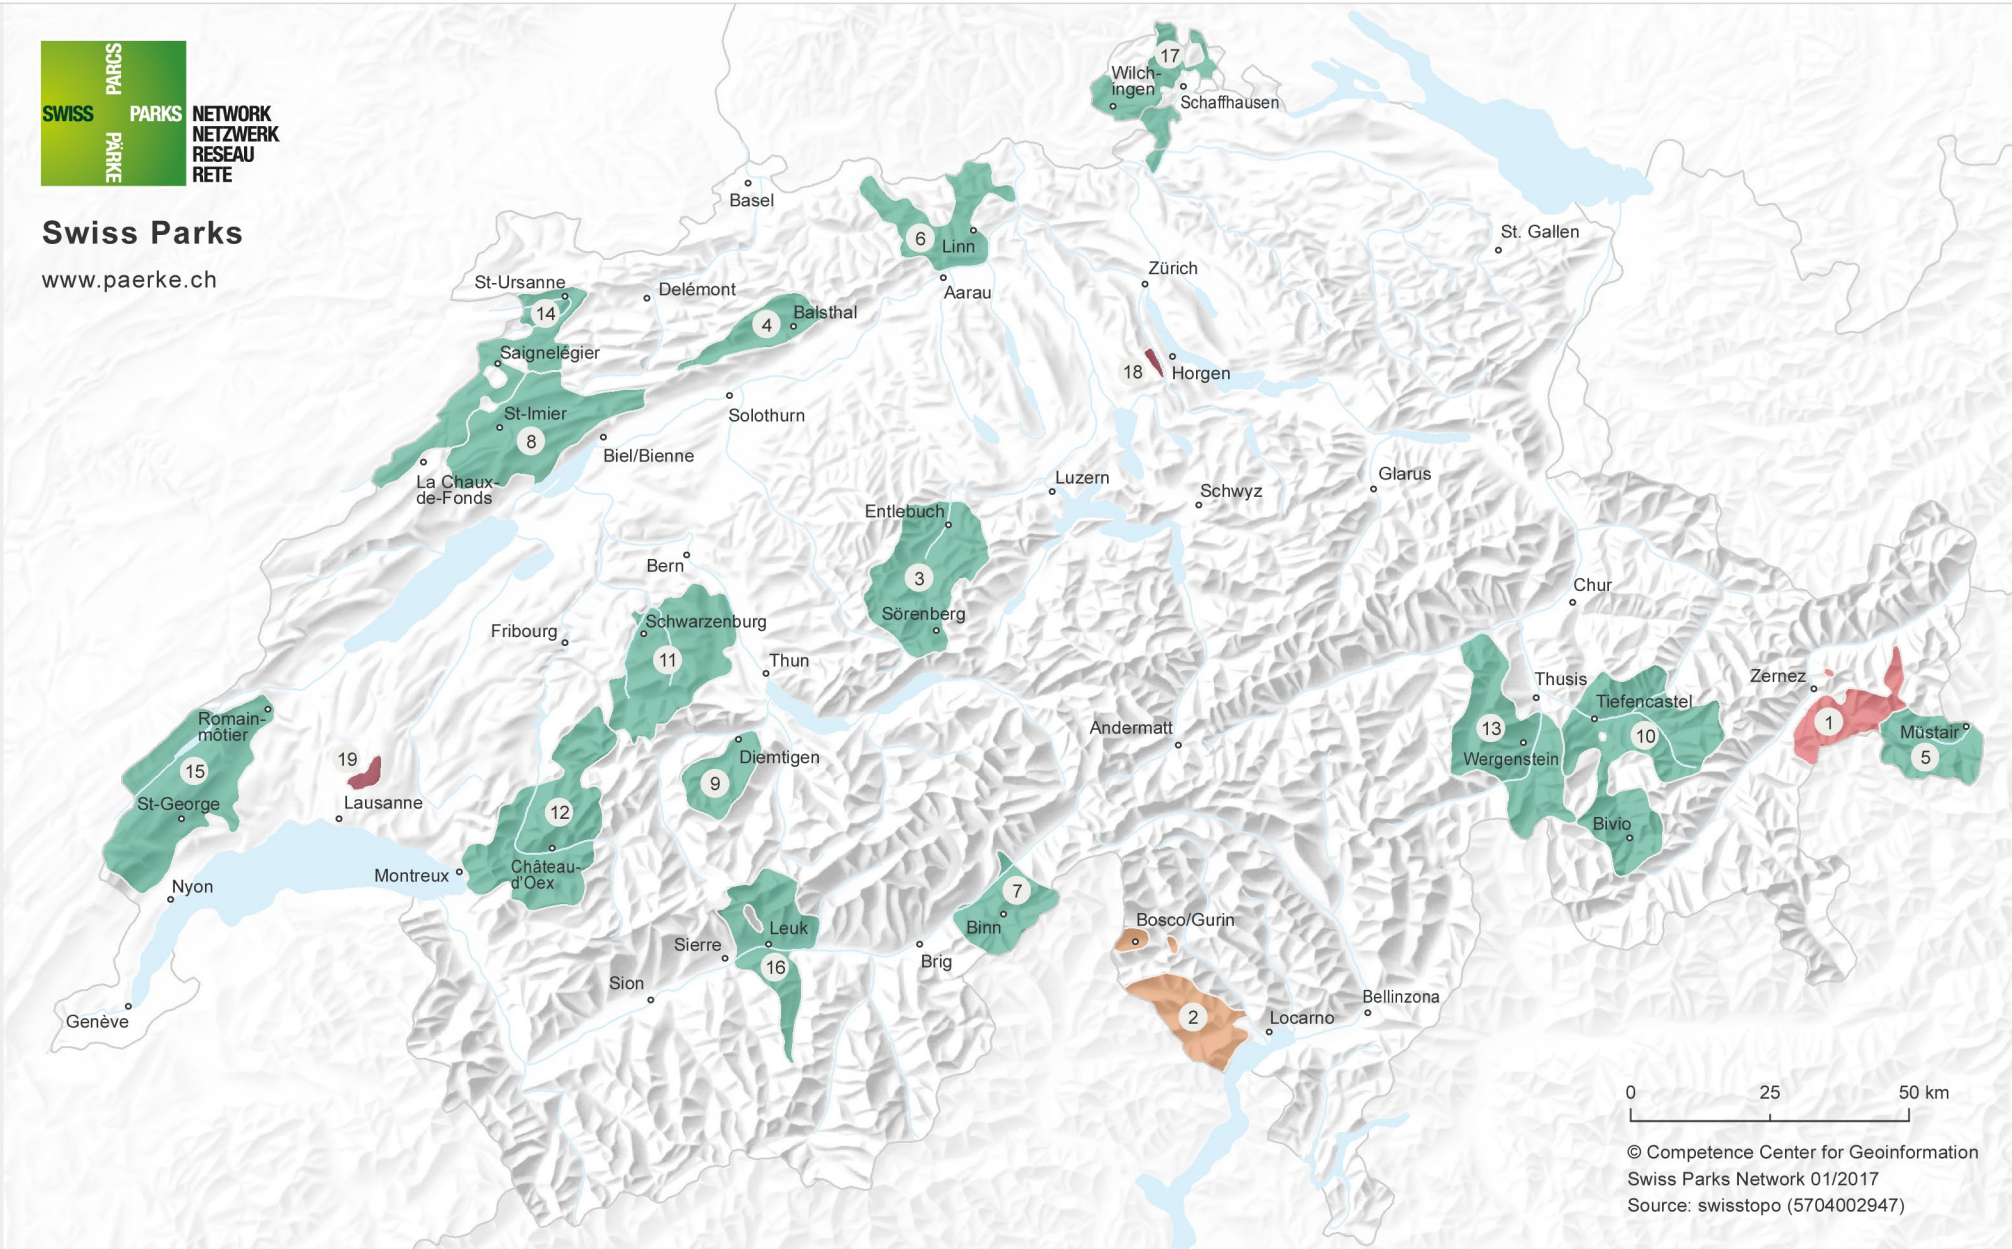

Swiss Parks

www.paerke.ch

Status: January 2017

© Competence Center for Geoinformation
Swiss Parks Network 01/2017
Source: swisstopo (5704002947)

1 | Parc Naziunal Svizzer GR (since 1914)

National Park

2 | Progetto Parco Nazionale del Locarnese TI (candidate)

Regional Nature Park

3 | UNESCO Biosphäre Entlebuch LU (since 2008)

4 | Naturpark Thal SO (since 2010)

5 | Biosfera Val Müstair GR (since 2011)

6 | Jurapark Aargau AG/SO (since 2012)

7 | Landschaftspark Binnthal VS (since 2012)

8 | Parc régional Chasseral BE/NE (since 2012)

9 | Naturpark Diemtigtal BE (since 2012)

10 | Parc Ela GR (since 2012)

11 | Naturpark Gantrisch BE/FR (since 2012)

12 | Parc naturel régional Gruyère Pays-d'Enhaut VD/FR (since 2012)

13 | Naturpark Beverin GR (since 2013)

14 | Parc du Doubs JU/NE/BE (since 2013)

15 | Parc Jura vaudois VD (since 2013)

16 | Naturpark Pfyn-Finges VS (since 2013)

17 | Naturpark Schaffhausen SH, CH/D (candidate)

Nature Discovery Park

18 | Wildnispark Zürich Sihlwald ZH (since 2010)

19 | Parc naturel périurbain du Jorat VD (candidate)