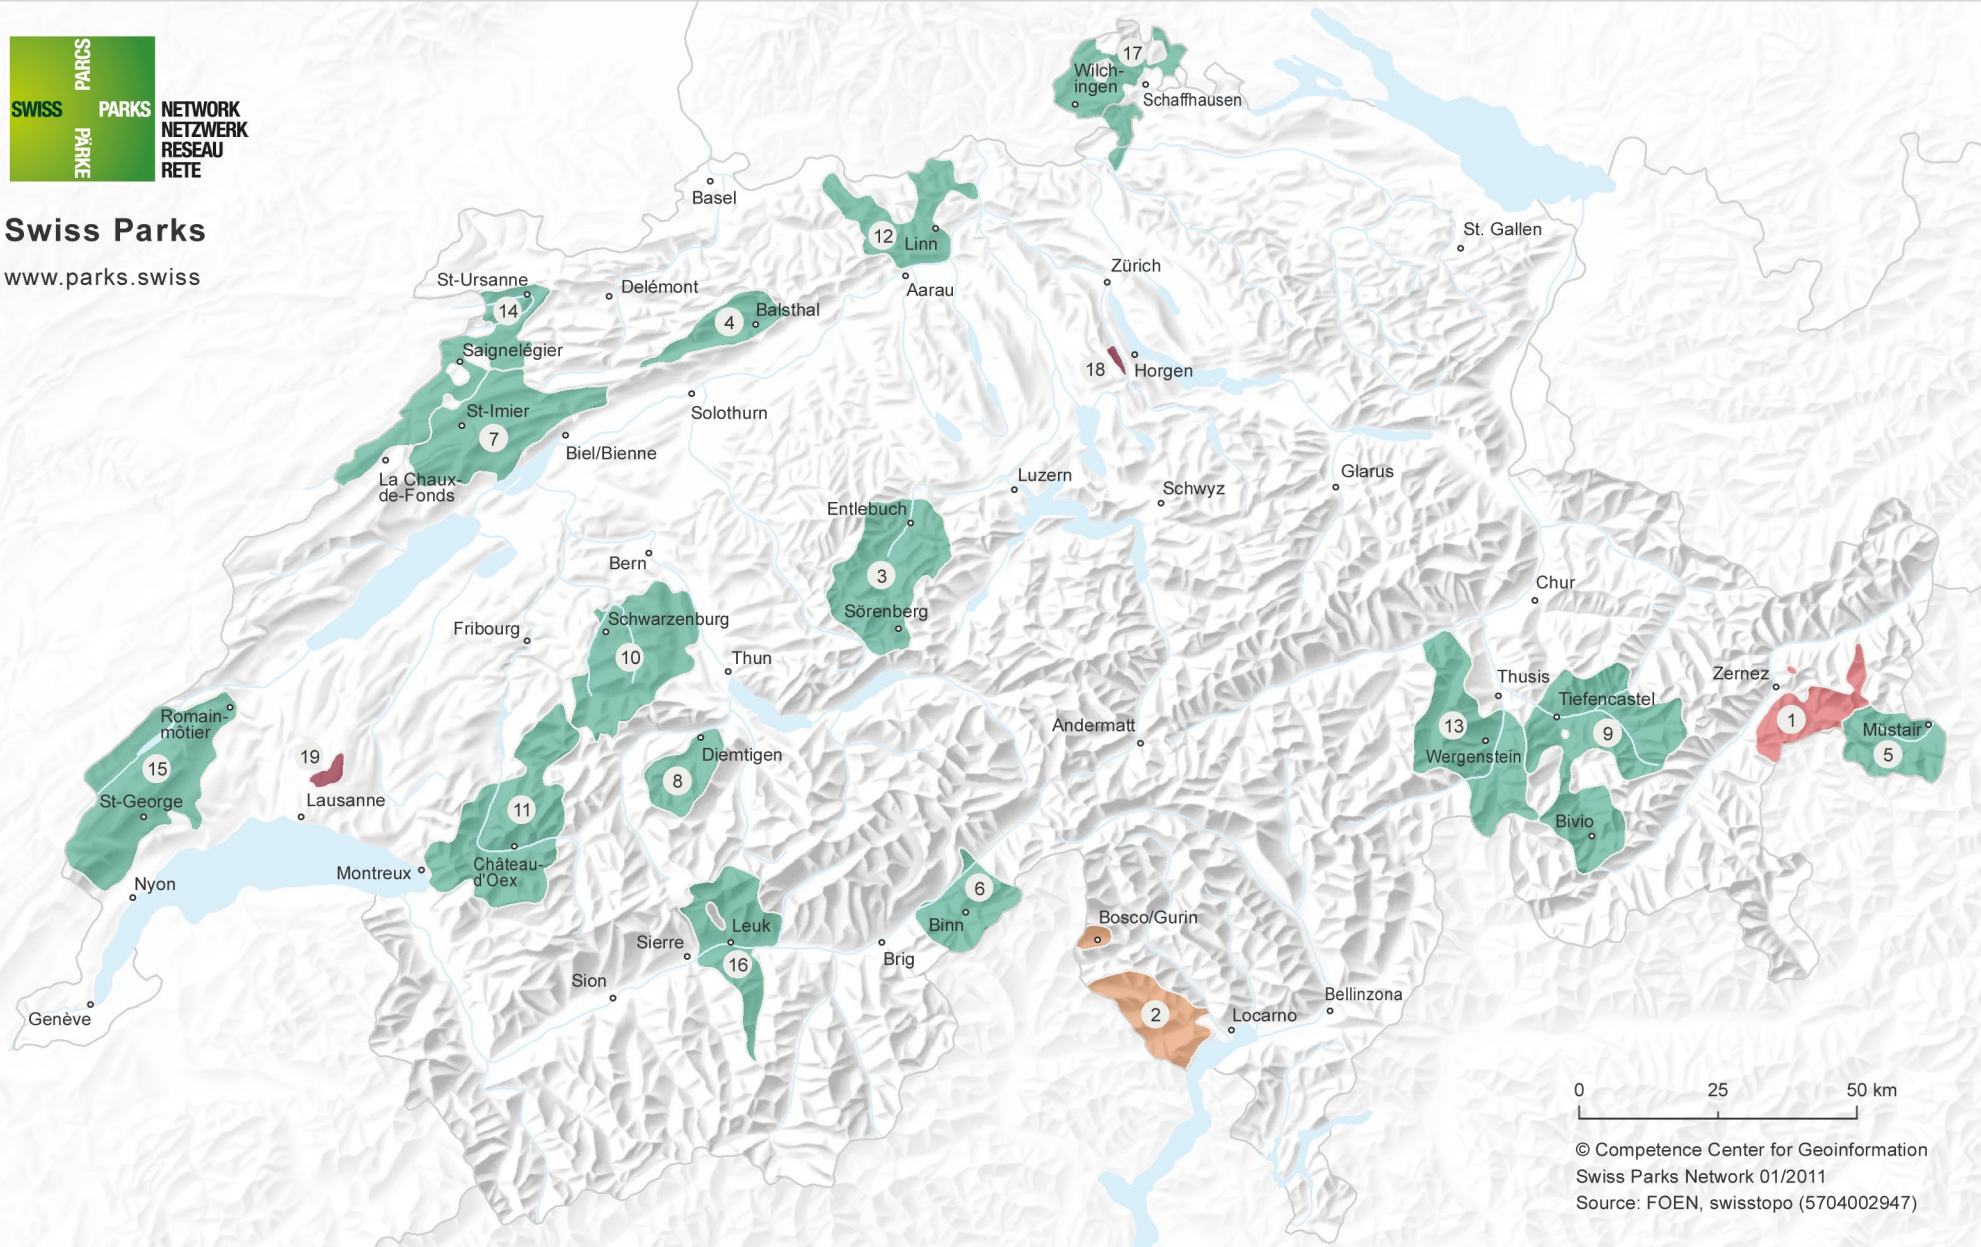

Swiss Parks

www.parks.swiss

Status: January 2018

0 25 50 km

© Competence Center for Geoinformation
Swiss Parks Network 01/2011
Source: FOEN, swisstopo (5704002947)

1 | Swiss National Park (since 1914)

National Park

2 | Progetto Parco Nazionale del Locarnese TI (candidate)

Regional Nature Park

3 | UNESCO Biosphère Entlebuch LU (since 2008)

4 | Naturpark Thal SO (since 2010)

5 | Biosfera Val Müstair GR (since 2011)

6 | Landschaftspark Binntal VS (since 2012)

7 | Parc régional Chasseral BE/NE (since 2012)

8 | Naturpark Diemtigtal BE (since 2012)

9 | Parc Ela GR (since 2012)

10 | Naturpark Gantrisch BE/FR (since 2012)

11 | Parc naturel régional Gruyère

Pays-d'Enhaut VD/FR (since 2012)

12 | Jurapark Aargau AG/SO (since 2012)

13 | Naturpark Beverin GR (since 2013)

14 | Parc du Doubs JU/NE/BE

(since 2013)

15 | Parc Jura vaudois VD (since 2013)

16 | Naturpark Pfyn-Finges VS (since 2013)

17 | Regionaler Naturpark Schaffhausen SH, CH/D (since 2018)

Nature Discovery Park

18 | Wildnispark Zürich Sihlwald ZH (since 2010)

19 | Parc naturel périurbain du Jorat VD (candidate)