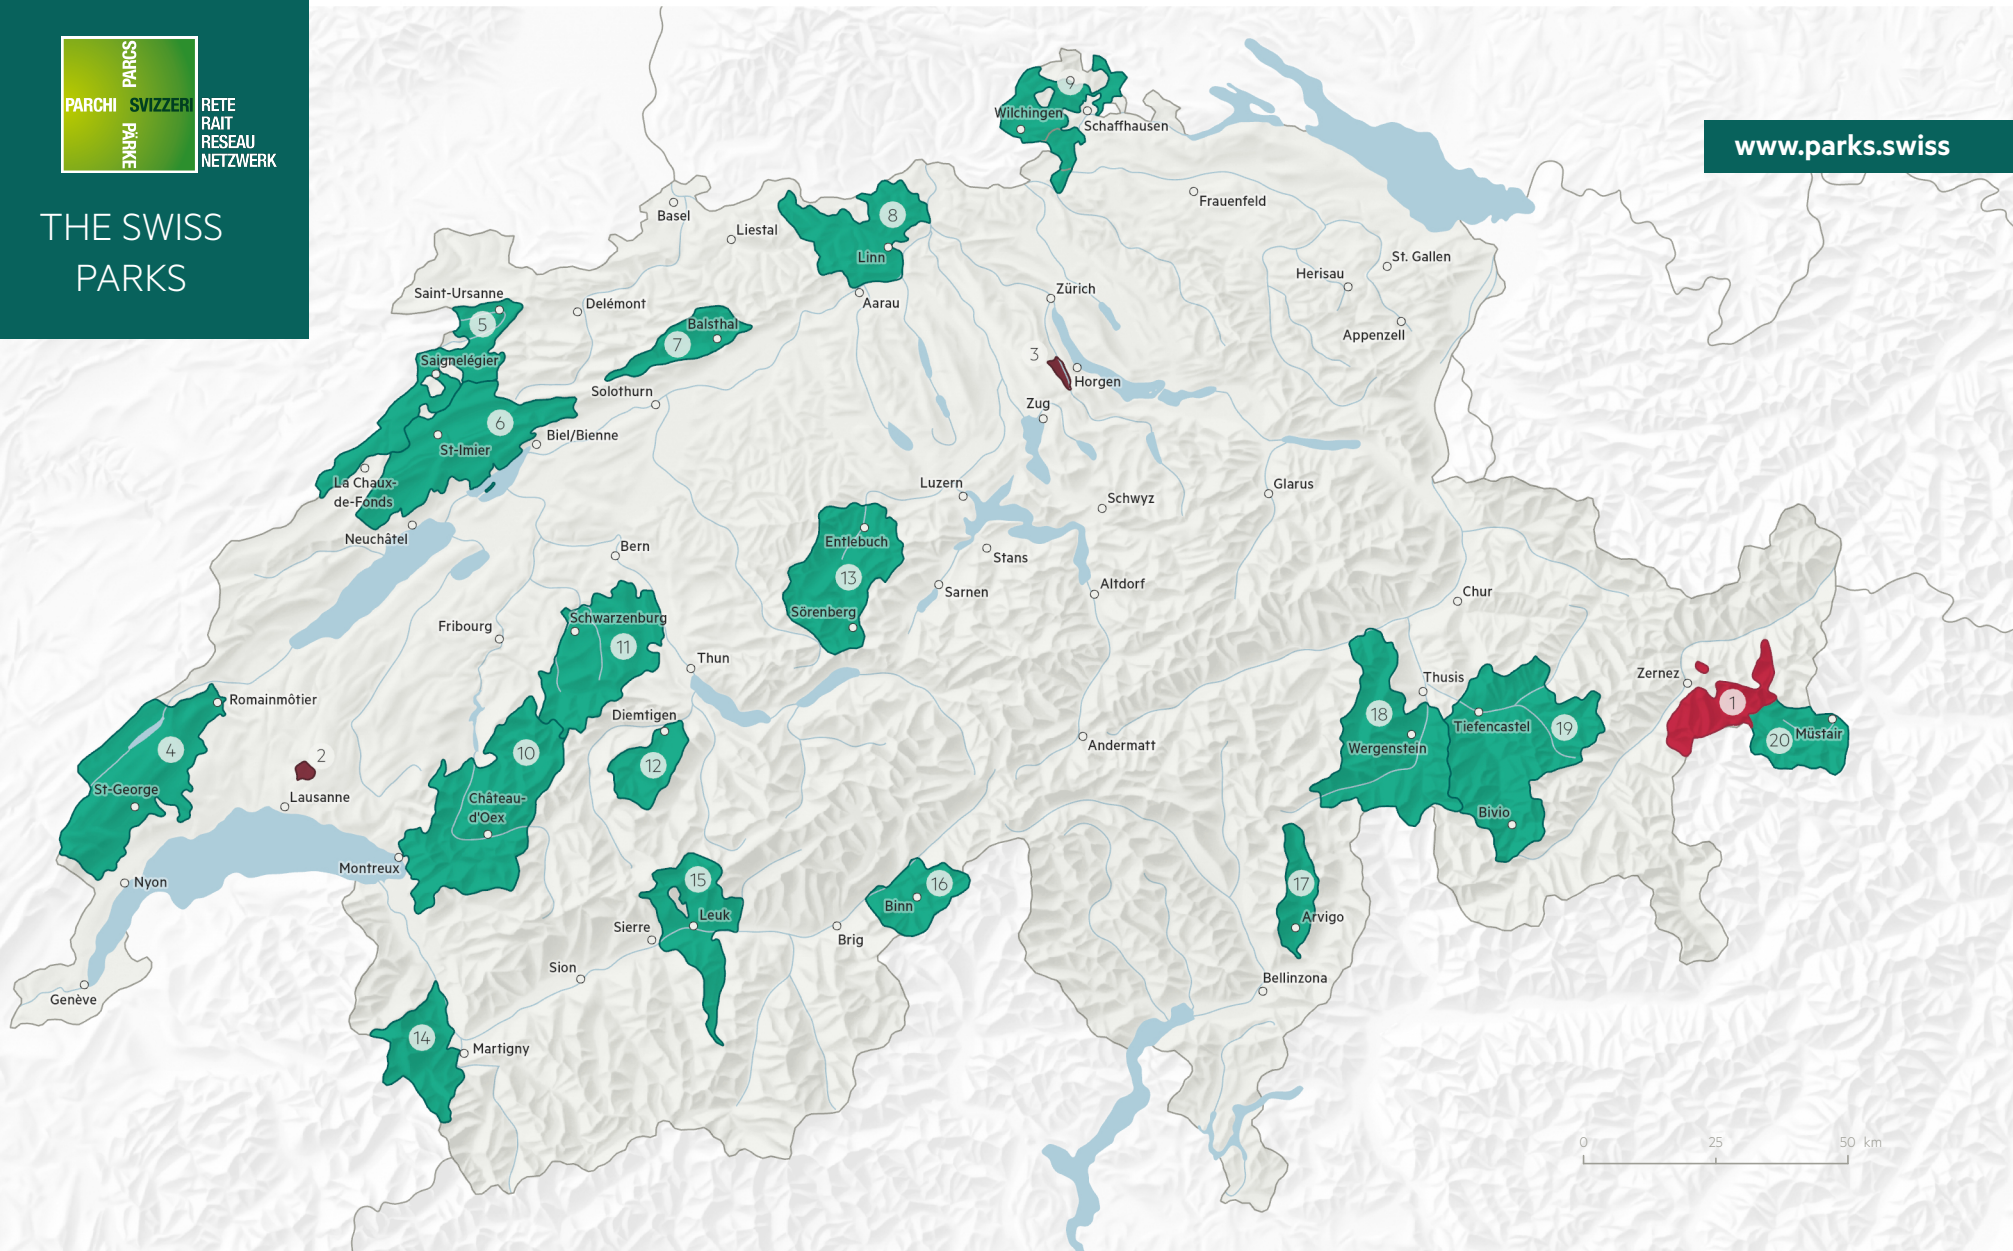

THE SWISS PARKS

Swiss National Park

- 1 | Swiss National Park GR (since 1914)

Nature Discovery Park

- 2 | Parc naturel du Jorat VD (since 2021)
- 3 | Wildnispark Zürich Sihlwald ZH (since 2010)

Regional Nature Park

- 4 | Parc Jura vaudois VD (since 2013)
- 5 | Parc du Doubs JU/NE/BE (since 2013)

- 6 | Parc régional Chasseral BE/NE (since 2012)
- 7 | Naturpark Thal SO (since 2010)
- 8 | Jurapark Aargau AG/SO (since 2012)
- 9 | Regionaler Naturpark Schaffhausen SH, CH/D (since 2018)
- 10 | Parc naturel régional Gruyère Pays-d'Enhaut VD/FR (since 2012)
- 11 | Naturpark Gantrisch BE/FR (since 2012)
- 12 | Naturpark Diemtigtal BE (since 2012)
- 13 | UNESCO Biosphäre Entlebuch LU (since 2008)

- 14 | Parc naturel régional de la Vallée du Trient VS (candidate)
- 15 | Naturpark Pfyn-Finges VS (since 2013)
- 16 | Landschaftspark Binntal VS (since 2012)
- 17 | Parco Val Calanca GR (candidate)
- 18 | Naturpark Beverin GR (since 2013)
- 19 | Parc Ela GR (since 2012)
- 20 | Biosfera Val Müstair GR (since 2011)